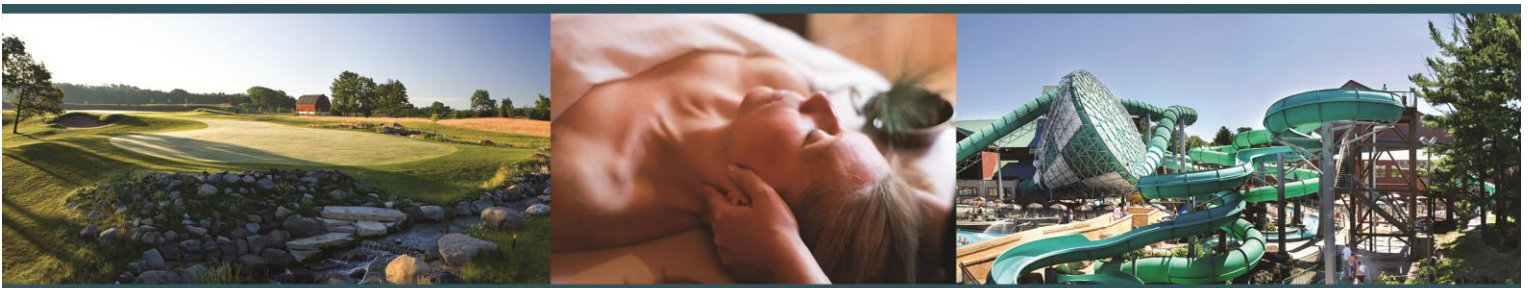

## WILDERNESS RESORT WELCOMES: Wisconsin Volleyball Coaches Association

**We would like to offer a special rate for your event:**

Room Type:	Date(s) Available:	Nightly Rate(s)*
Double Queen + Sofa Sleeper	May 3 <sup>rd</sup> & 4 <sup>th</sup> , 2018	\$99.99/Thu \$109.99/Fri

**America's Largest Waterpark Resort! Located in Wisconsin Dells**

Wilderness Hotel | Glacier Canyon Lodge | Wilderness on the Lake | Wild Rock Golf Club | Sundara Spa

800.867.9453     **WildernessResort.com**